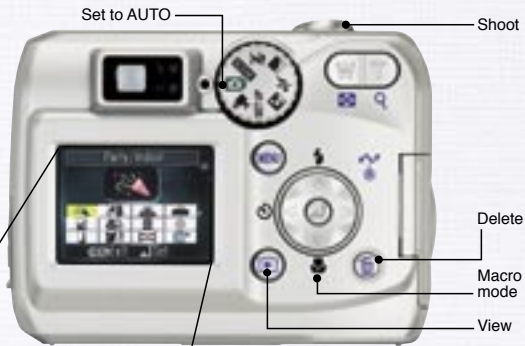

Get your hands on the latest digital technology.

COOLPIX 3200
3.2 Effective Megapixels

COOLPIX 2200
2.0 Effective Megapixels

Digital simplicity

A large LCD and user-friendly screen make it easy to set up the camera, preview shots, and view recorded images.